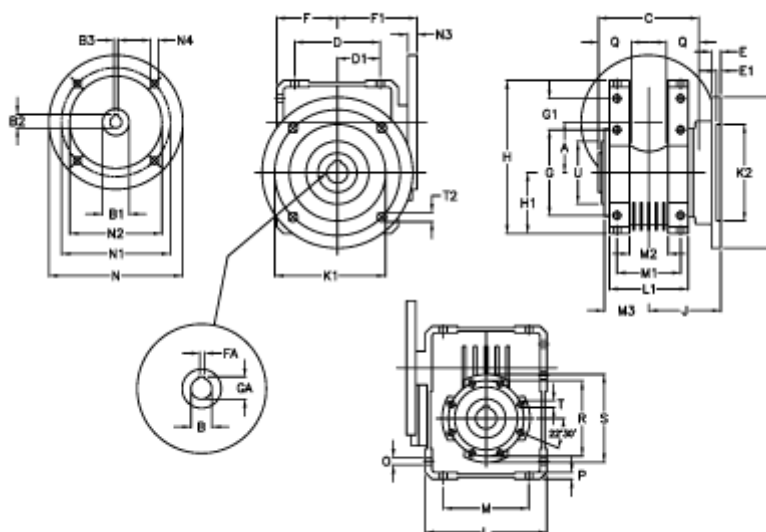

Article number: 392207501553616

Description: Worm Gear with Torque Limiter
W75 L1-UFC-15-P90B14

Measures

A = 75.00	E = 12	H = 220.5	M = 126	N4 = 8,5	U = 90
B = 30	E1 = 5	H1 = 87.0	M1 = 82	O = 10.5	
B1 E7 = 24	F = 87	J = 85.0	M2 = 44	P = 9	
B2 = 27.3	F1 = 112	K = 200	M3 = 58.5	Q = 40	
B3 H9 = 8	FA = 8	K1 = 165	N = 140	R = 110	
C = 127	G = 126	K2 = 130	N1 = 115	S = 125	
D = 109.5	G1 = 46.5	L = 174	N2 = 95	T = M8x14	
D1 = 46.5	GA = 33.3	L1 = 104	N3 = 7.5	T2 = 12.5	